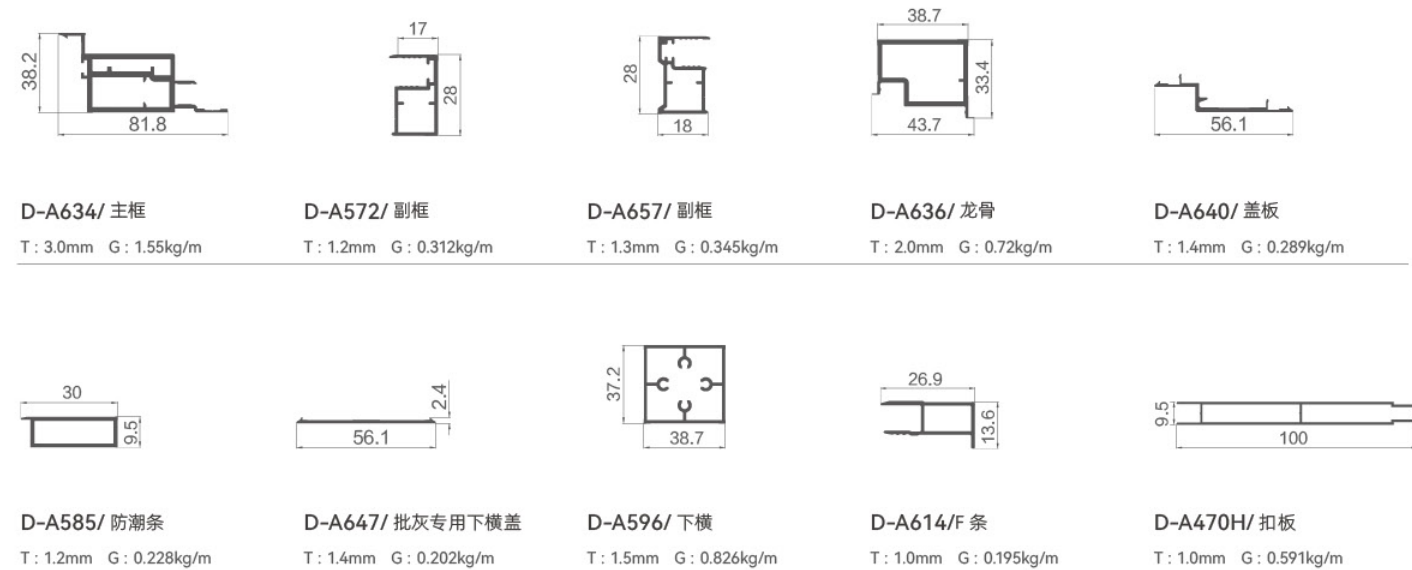

50 NEW SYSTEM (GREY - 6MM CALCIUM SILICATE BOARD)

50 新系统 (批灰款 · 6mm 硅酸钙板)

我们在重视您舒适度的满足的同时，
也在努力创造视觉的经典。宁静，和谐，温暖，自然.....

While we value the satisfaction of your comfort,
we also strive to create visual classics. Peace, harmony, warmth and nature .....