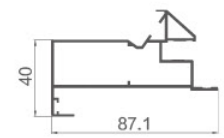

D-A604/ 主框

T: 1.4mm G: 1.177kg/m