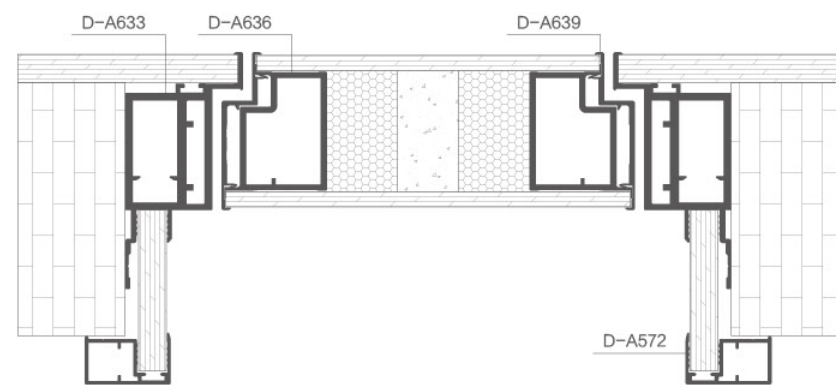

50 NEW SYSTEM (FLAT OUTSIDE, OPEN INSIDE 5MM PLATE - 3.0 WALL THICKNESS)

50 新系统 (外平内开 5mm 板 · 3.0 壁厚)

有精致也有朴实, 有随意更有匠心,
感受性和理性的完美结合, 休闲与实用的高度一致,
我们要告诉您的是: 让平凡的生活多姿多彩。

A perfect combination of sensibility and rationality,
a high degree of consistency between leisure and practicality,
what we want to tell you is: to make ordinary life colourful.

五金配置: 三维合页, 四孔明合页, 磁吸锁具。