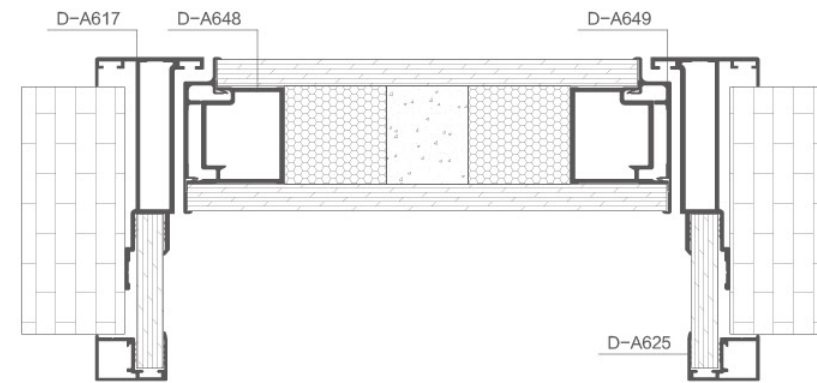

SERIES 45 (NEW FLAT OUTSIDE AND OPEN INSIDE 9MM PANELS)
45 系列 (新款外平内开 9mm 板)

提高生活的素质和品味，
为现代生活缔造一个舒适恬静的居住环境，用宁静、诗意
点缀生活，彰显时代而不缺内涵的家居气息，给您温馨家的感觉。

To improve the quality and taste of life, to create a comfortable and quiet living environment
for modern life, decorate life with tranquility and poetry, highlight the times but not lack of
connotation of the home atmosphere, to give you a warm feeling of home.

五金配置: 偏轴明合页, 侧隐合页, 磁吸锁具。