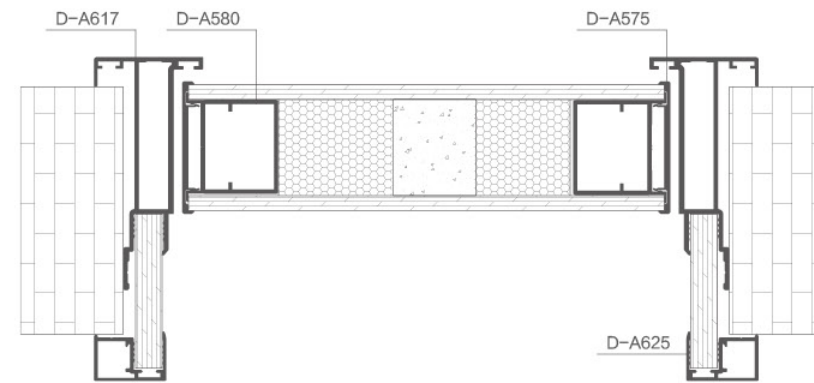

五金配置: 偏轴明合页, 侧隐合页。