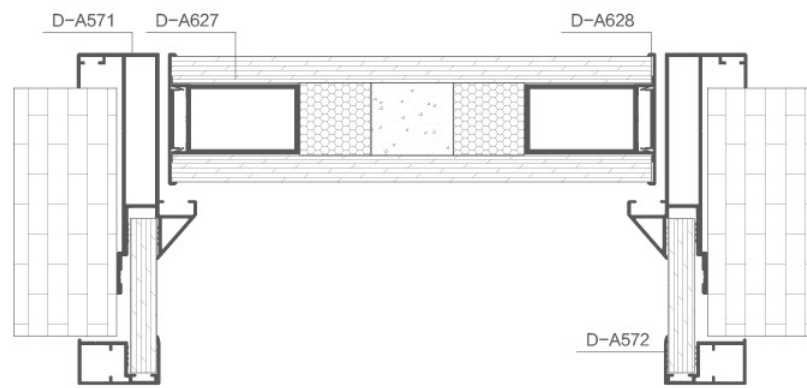

SYSTEM 45 (9MM PLATE)

45 系统 (9mm 板)

生活在喧闹的都市中，向往一份简单、自然与纯净。
明亮、温馨、简洁的线条，仿若海上翻起的阵阵碎浪，涤荡着世间的一切烦杂。
拥有一个诗意的卧室，感受潮起潮落的惬意。

Living in a bustling city, one yearns for simplicity, nature and purity. Bright, warm, simple lines,
like the waves of the sea. It cleanses away all the cares of the world. A poetic bedroom to
feel the comfort of the ebb and flow of the tide.

五金配置：四孔明合页，锌合金合页，磁吸锁具。