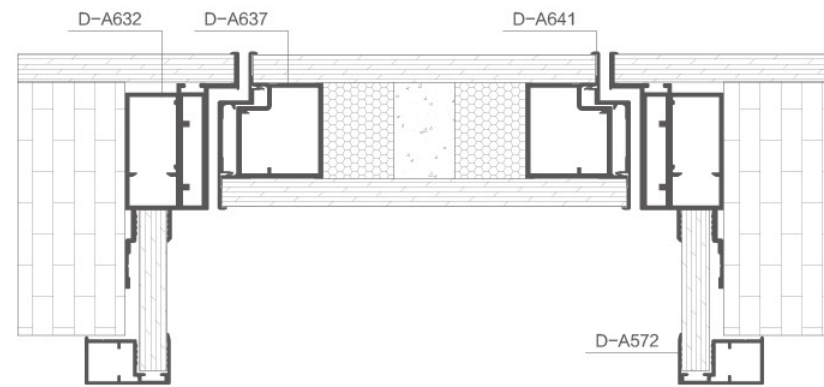

D-A631/ 防尘下横盖板

T: 1.2mm G: 0.369kg/m

50 NEW SYSTEM (FLAT OUTSIDE, OPEN INSIDE 9MM BOARD)

50 新系统 (外平内开 9mm 板)

兼顾了实用性与舒适性,独特的、人性化的结构使人完全沉醉于休闲与娱乐时光而没有丝毫疲惫。

Combining practicality and comfort, the unique, user-friendly structure allows one to completely indulge in leisure and entertainment time without the slightest hint of fatigue.