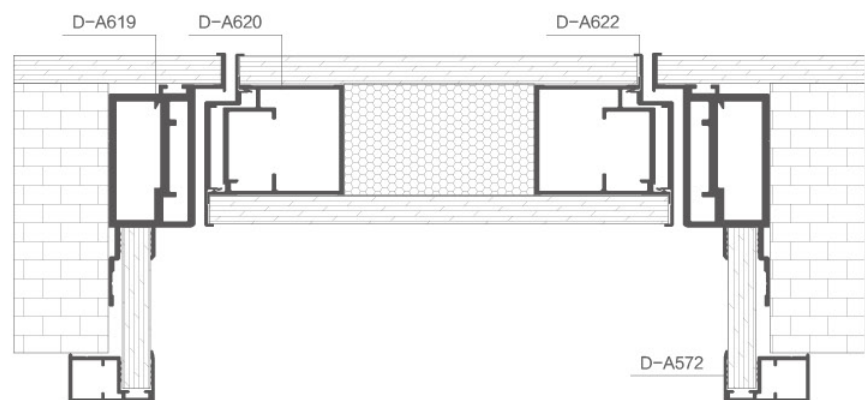

SYSTEM 57 (FLAT OUTSIDE, OPEN INSIDE 9MM PLATE - 3.0 WALL THICKNESS)

57 系统 (外平内开 9mm 板 · 3.0 壁厚)

五金配置: 锌合金合页, 侧隐合页, 米思三维合页, 磁吸锁具。

T: 3.0mm G: 1.598kg/m

T: 1.2mm G: 0.312kg/m

T: 2.0mm G: 0.316kg/m

T: 1.4mm G: 0.636kg/m

T: 1.2mm G: 0.228kg/m

T: 1.4mm G: 0.21g/m

T: 1.5mm G: 0.758kg/m

T: 1.0mm G: 0.195kg/m

T: 1.0mm G: 0.591kg/m