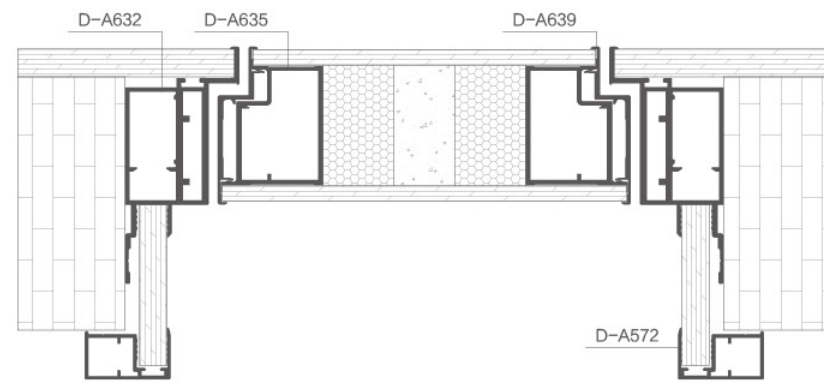

50 NEW SYSTEM (FLAT OUTSIDE, OPEN INSIDE 5MM PANELS)
50 新系统 (外平内开 5mm 板)

在都市生活的紧张、喧嚣中，
我们太需要一块宁静的小天地来澄清心灵了，
有时候，就是需要那样一种朴实——透露着理性与静思的生活态度。

In the midst of the tension and hustle and bustle of city life,
we so need a little piece of peace and quiet to clear our minds. Sometimes,
it's that kind of simplicity that is needed - an attitude to life
that reveals reason and meditation.

五金配置：三维合页，四孔明合页，磁吸锁具。