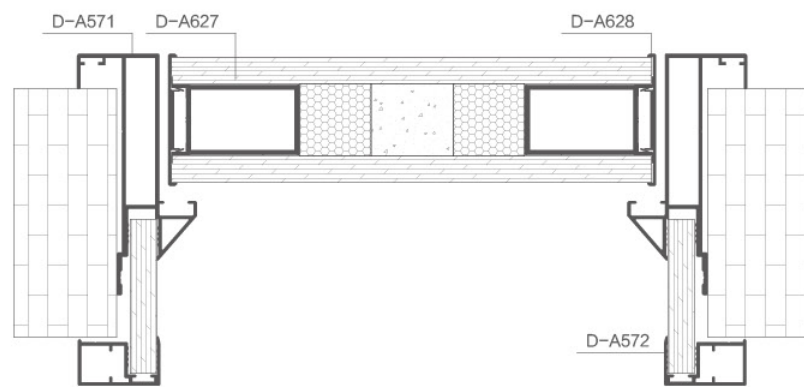

SYSTEM 45 (9MM BOARD WITH LINTEL)

45 系统 (9mm 板带门楣)

艺术家的创作讲究意境。艺术家对个人空间的营造同样讲究意境。独特的格调和品位，体现了主人的审美取向和意趣。

An artist's work is about context. The creation of an artist's personal space is also about context. A unique style and taste reflect the aesthetic orientation and interests of the owner.

五金配置：四孔明合页，磁吸锁具。