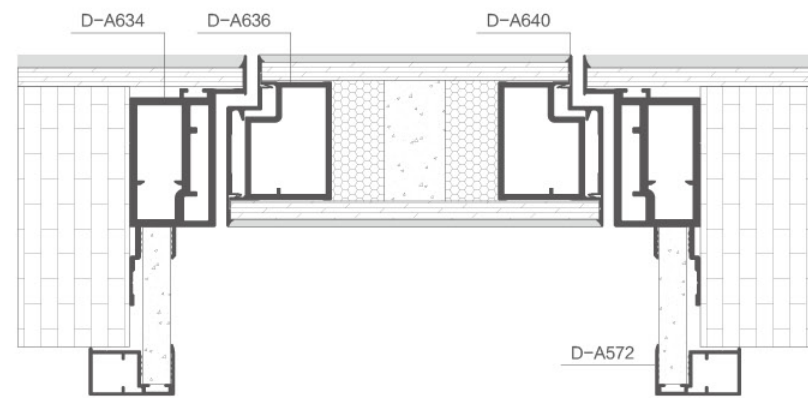

50 NEW SYSTEM (GREY - 6MM CALCIUM SILICATE BOARD)

50 新系统 (批灰款 · 6mm 硅酸钙板)

我们在重视您舒适度的满足的同时，
也在努力创造视觉的经典。宁静，和谐，温暖，自然.....

While we value the satisfaction of your comfort,
we also strive to create visual classics. Peace, harmony, warmth and nature .....

五金配置: 米思三维合页, 磁吸锁具。