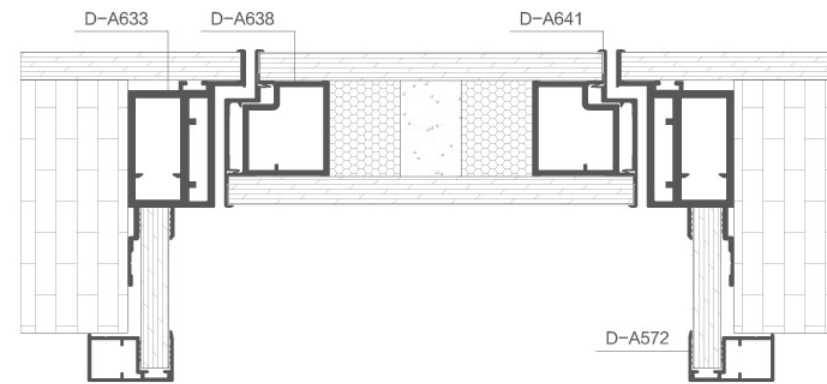

50 NEW SYSTEM (FLAT OUTSIDE, OPEN INSIDE 9MM PLATE)

50 新系统 (外平内开 9mm 板 · 3.0 壁厚)

五金配置: 三维合页, 磁吸锁具。